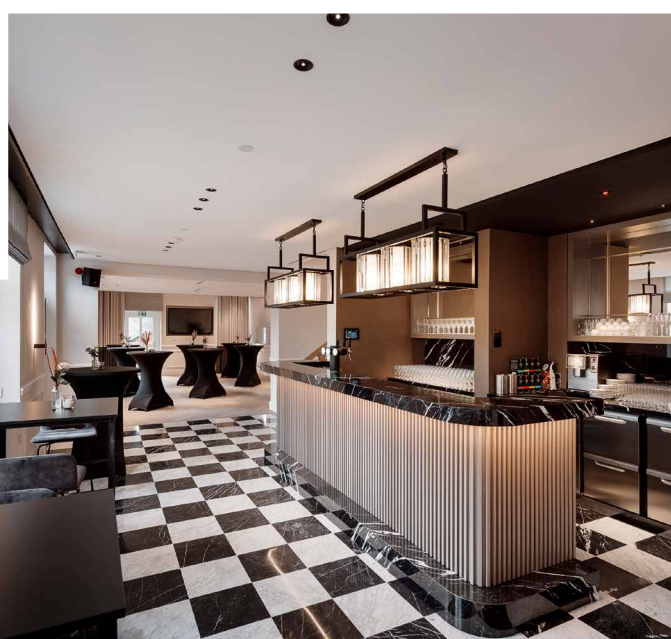

JUST SAY **MICE**

AND WE'LL TAKE CARE OF THE REST!

Convention Bureau • MICE Liège-Spa
+32 (0)4 279 50 89 • info@miceliagespa.be • miceliagespa.be
*Meetings Incentives Congress & Events