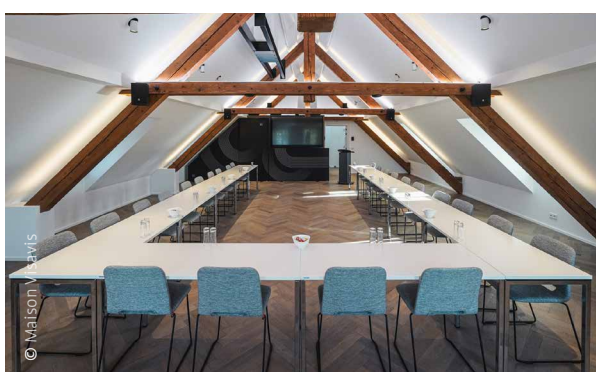

Convention Bureau • MICE Liège-Spa
+32 (0)4 279 50 89 • info@miceliegespa.be • miceliegespa.be
*Meetings Incentives Congress & Events